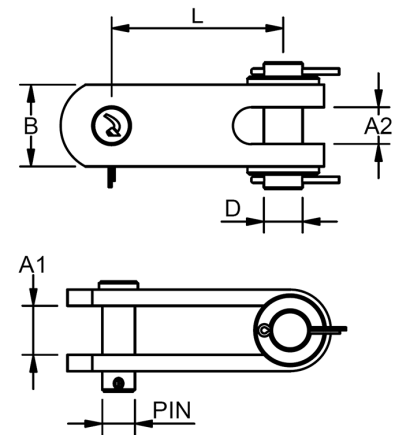

Blue Wave Stainless Steel Step Down Double Jaw Toggle

Stainless Steel Step Down Double Jaw Toggle

Polished Stainless Steel AISI 316

Part	Pin Ø mm	A1 mm	A2 mm	B mm	D mm	L mm	Break Load Kg
BW-25001916	16.0	24	18	40	19	84	9800
BW-25002219	19.0	26	20.3	50	22	89	13000
BW-25002522	22.0	29	23	60	25	102	17000
BW-25002825	25.4	34	28	65	28	118	24000